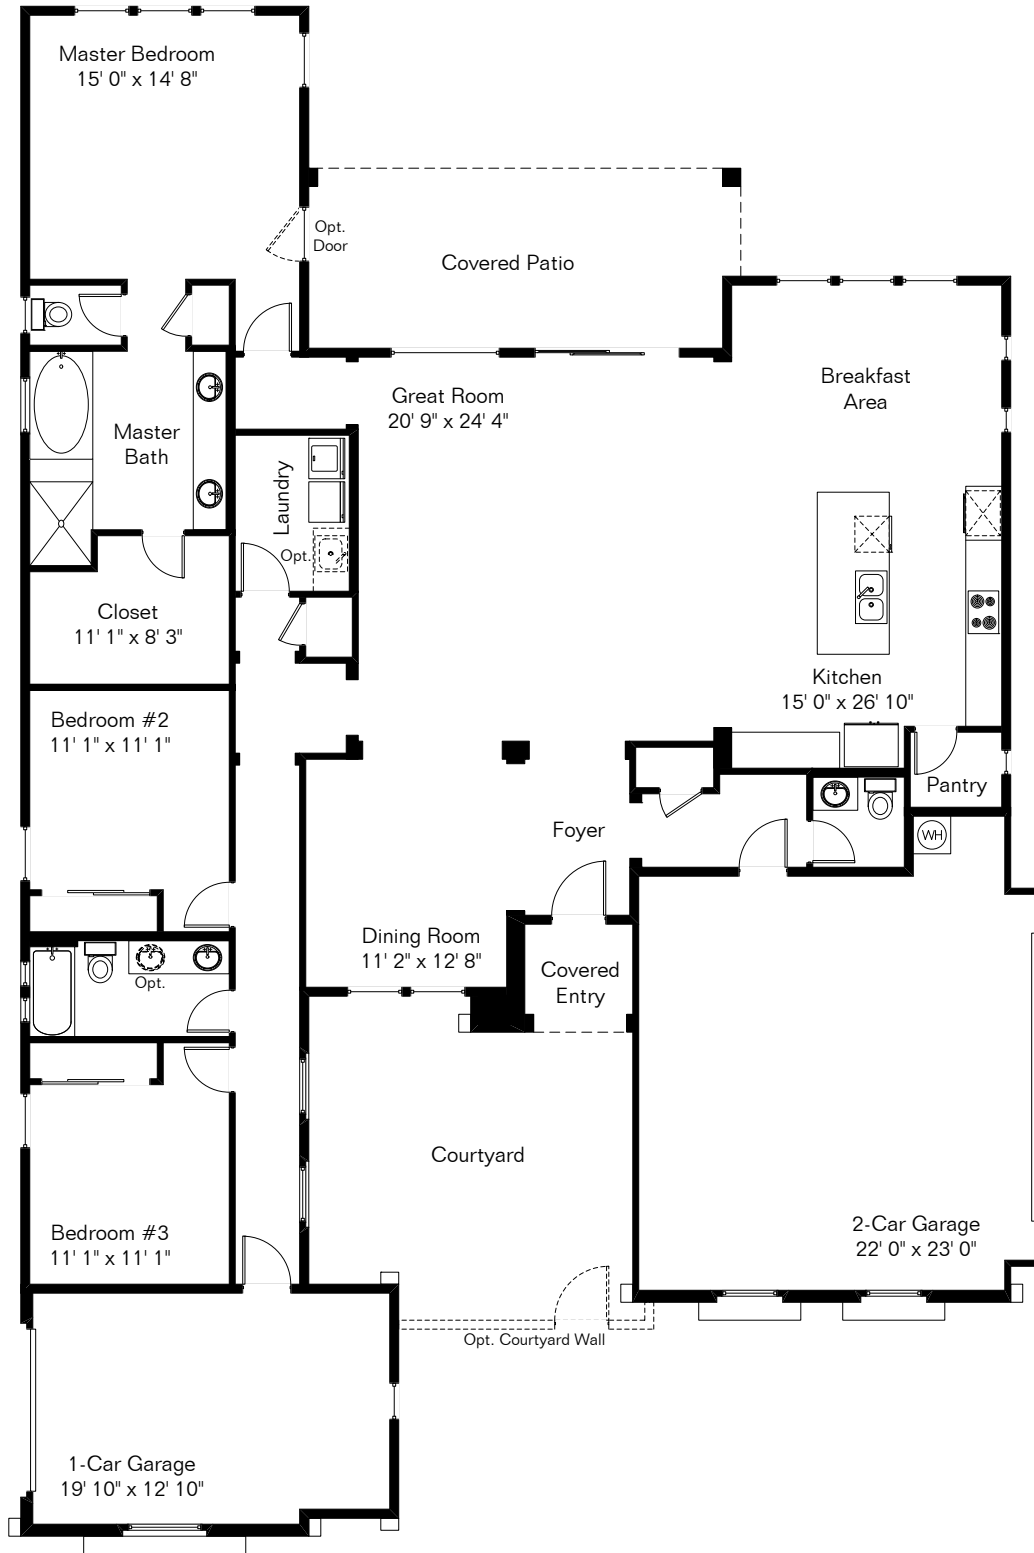

The square footages and room size information are deemed to be reliable but are not guaranteed and should be independently verified. This drawing is for marketing purposes only.

Arroyo Vista Plan 5524 Base Plan

Drawn From Plans May 2020

Living Area 2,431 Sq Ft
Garage 829 Sq Ft

Copyright 2020 Floor Plans First! LLC
All Rights Reserved.

www.FloorPlansFirst.com

Toll Free (877) 887-1500
Voice (520) 881-1500

Floor Plans First!
See the Floor Plan First!