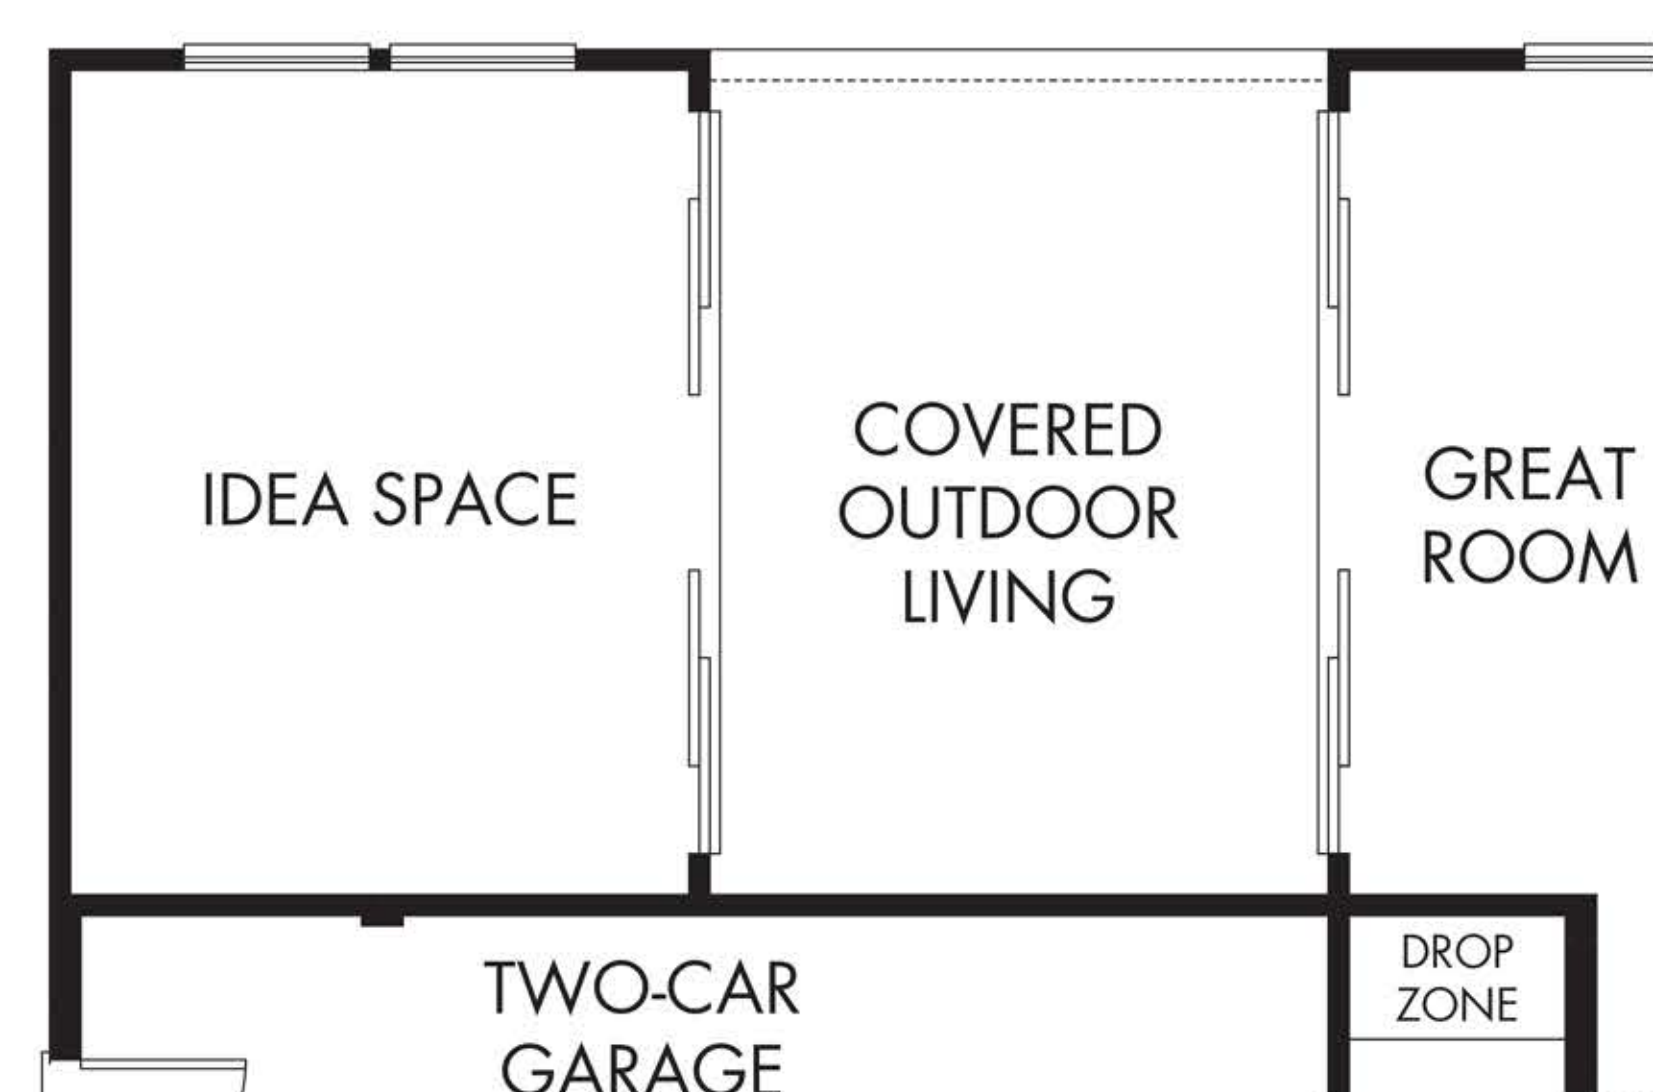

## CORONADO

3 BEDROOMS • 2 1/2 BATHS • 2 CAR GARAGE • APPROX: 1,808 SQ. FT

OPT. TUB AT MASTER BATH

OPT. EXTENDED SHOWER AT MASTER BATH

OPT. THREE-CAR TANDEM GARAGE

OPT. IDEA SPACE