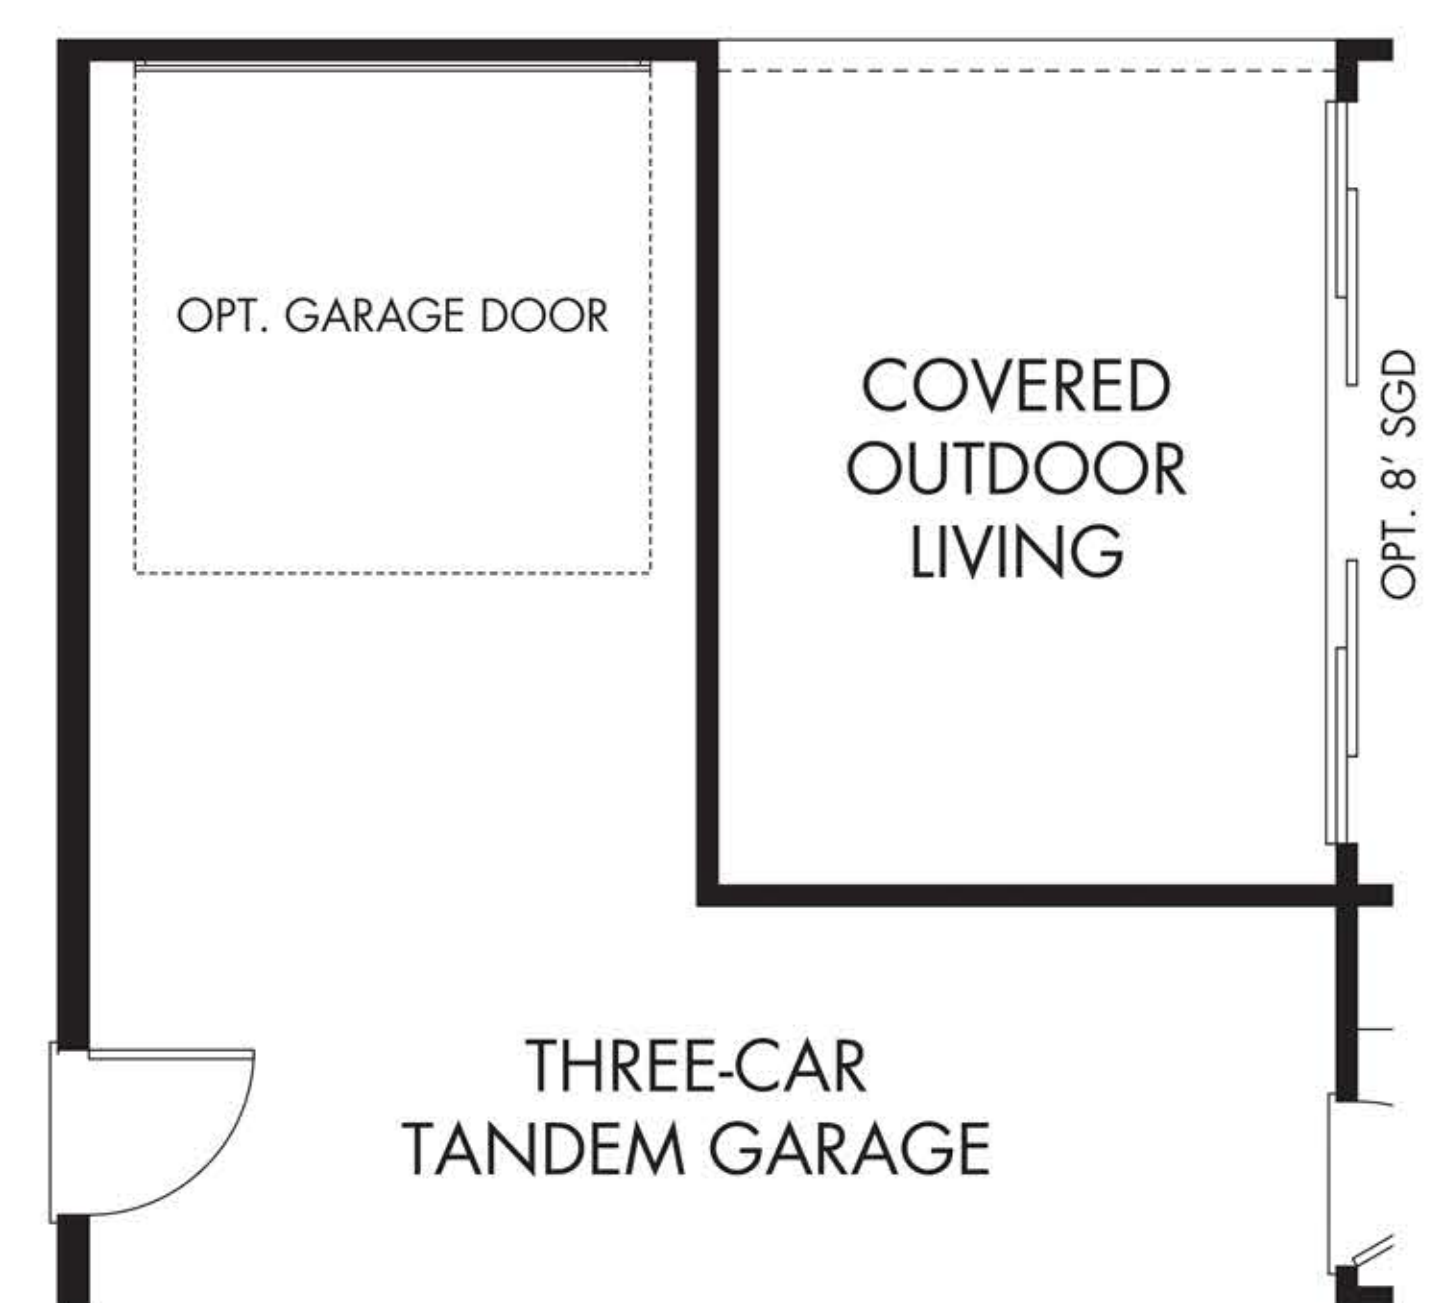

## CORONADO

3 BEDROOMS • 2 1/2 BATHS • 2 CAR GARAGE • APPROX: 1,808 SQ. FT

OPT. TUB AT MASTER BATH

OPT. EXTENDED SHOWER AT MASTER BATH

OPT. THREE-CAR TANDEM GARAGE

OPT. IDEA SPACE