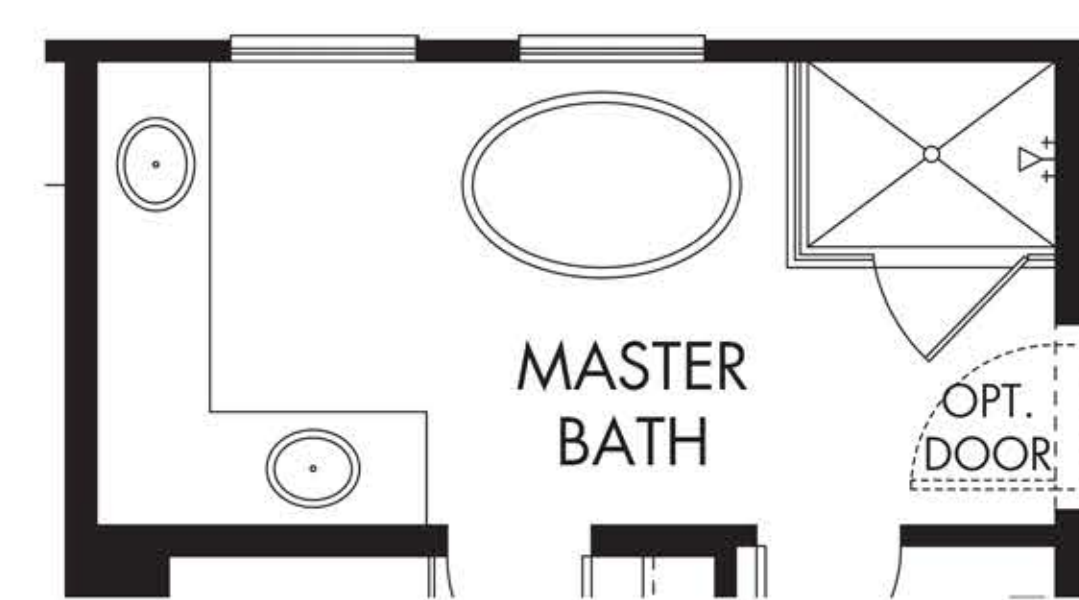

## CORONADO

3 BEDROOMS • 2 1/2 BATHS • 2 CAR GARAGE • APPROX: 1,808 SQ. FT

OPT. TUB AT MASTER BATH

OPT. EXTENDED SHOWER AT MASTER BATH

OPT. THREE-CAR TANDEM GARAGE

OPT. IDEA SPACE