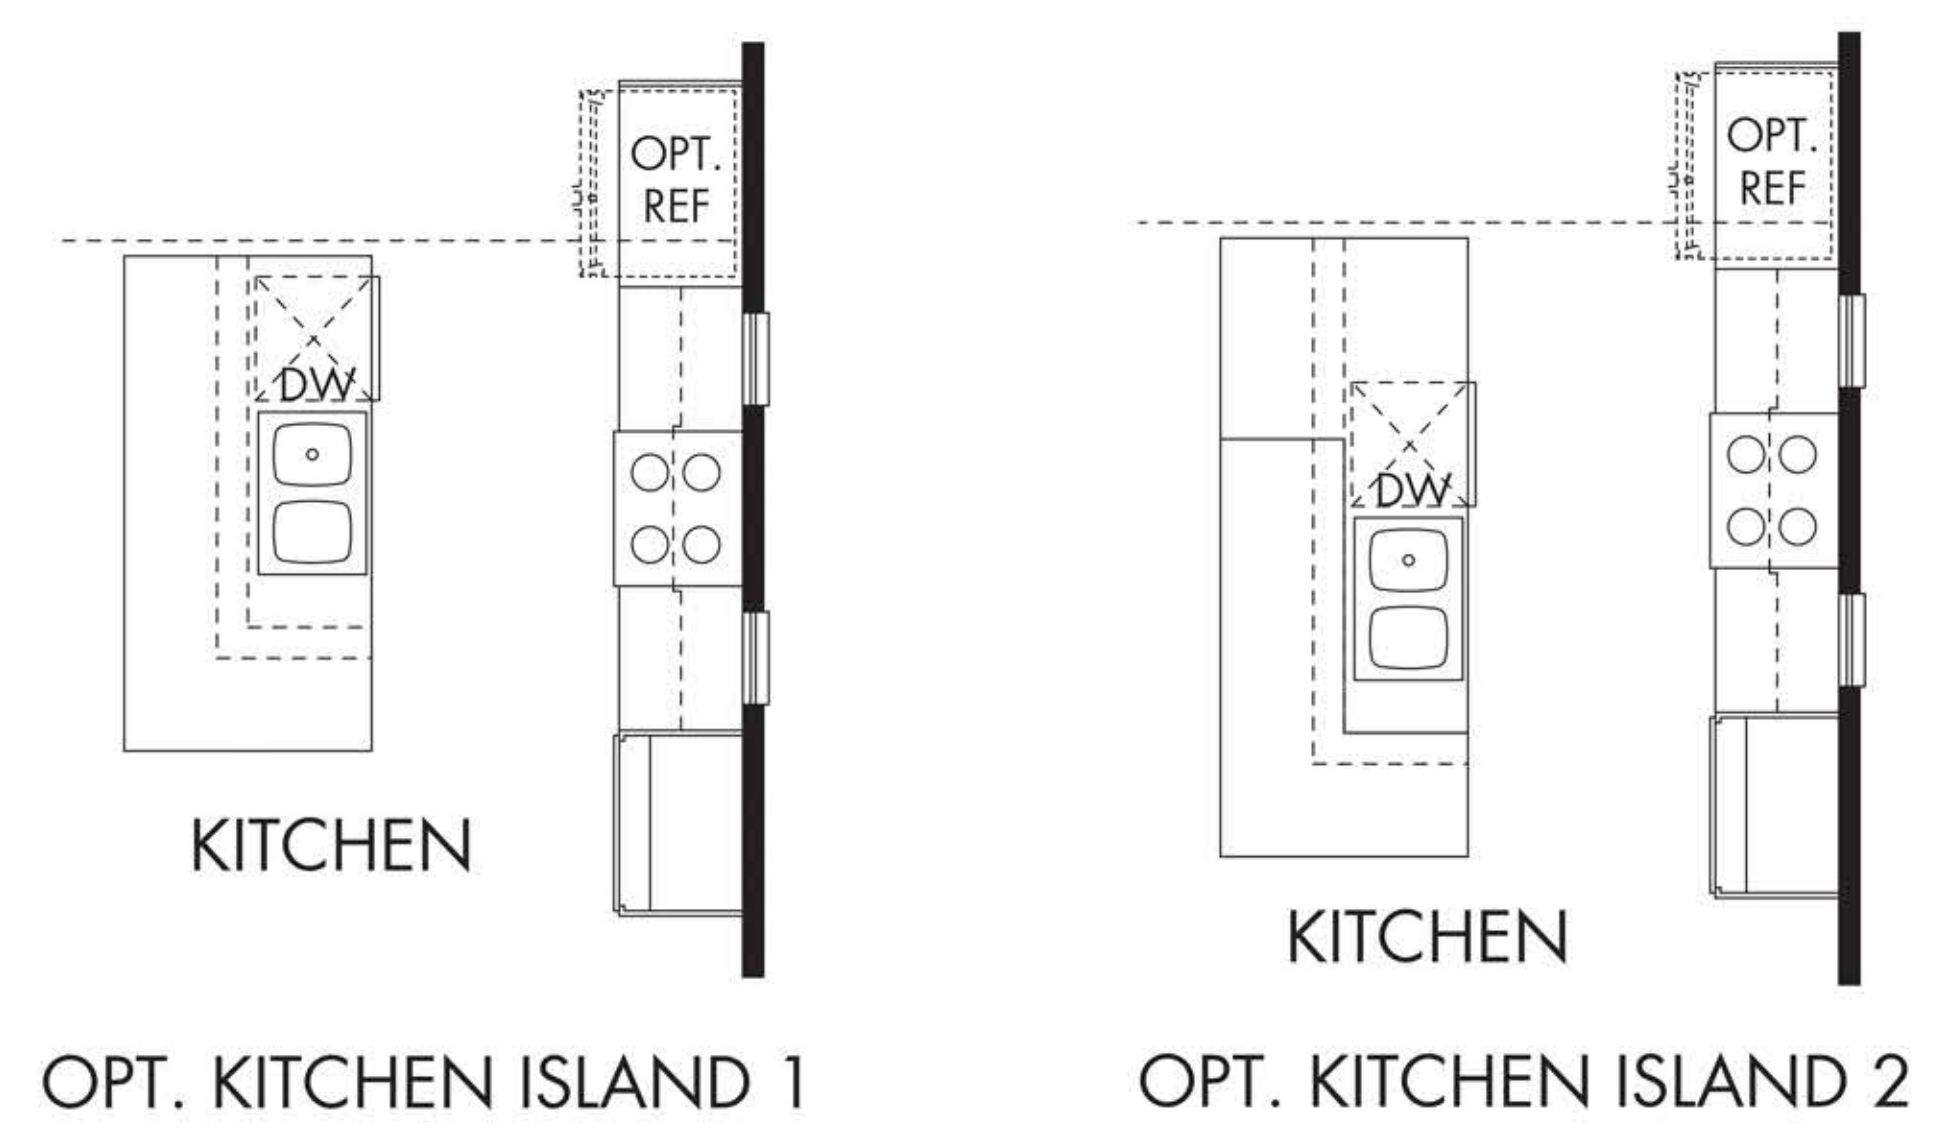

## CORONADO

3 BEDROOMS • 2 1/2 BATHS • 2 CAR GARAGE • APPROX: 1,808 SQ. FT

OPT. TUB AT MASTER BATH

OPT. EXTENDED SHOWER AT MASTER BATH

OPT. THREE-CAR TANDEM GARAGE

OPT. IDEA SPACE