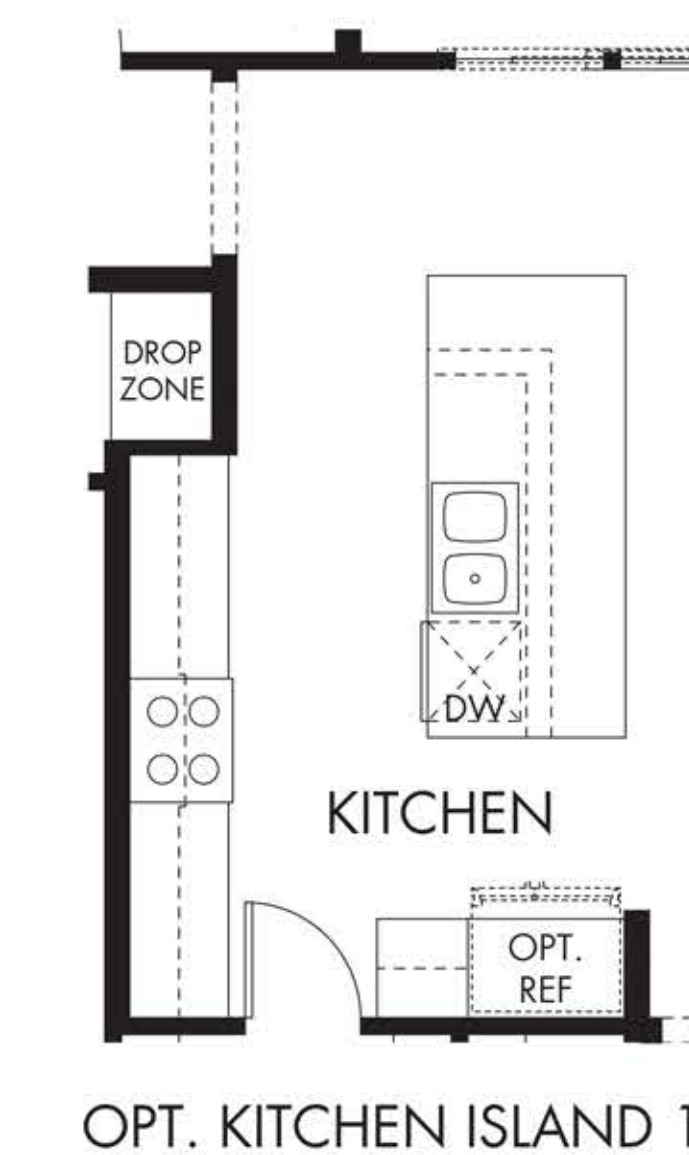

Bela Flor

COMMUNITIES

BRENTWOOD 2 BEDROOMS • 2 BATHS • IDEA SPACE • 2 CAR GARAGE • 1,750 SQ. FT.

BRENTWOOD X 2 BEDROOMS • 2 BATHS • LOFT • 2 CAR GARAGE • 2,106 SQ. FT.