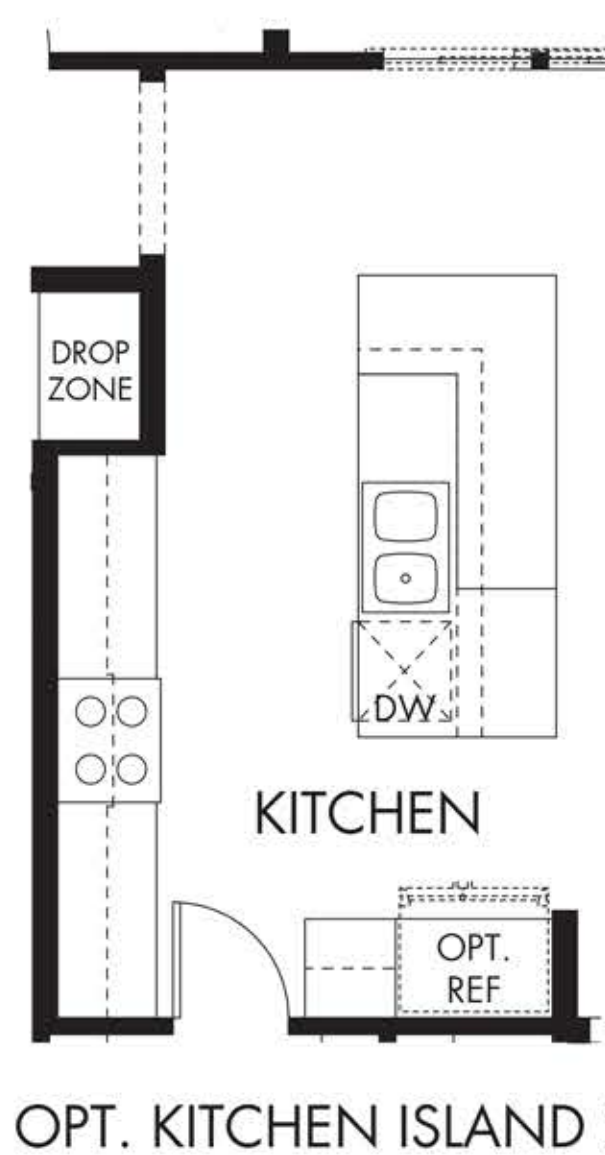

Bela Flor

COMMUNITIES

BRENTWOOD 2 BEDROOMS • 2 BATHS • IDEA SPACE • 2 CAR GARAGE • 1,750 SQ. FT.

BRENTWOOD X 2 BEDROOMS • 2 BATHS • LOFT • 2 CAR GARAGE • 2,106 SQ. FT.