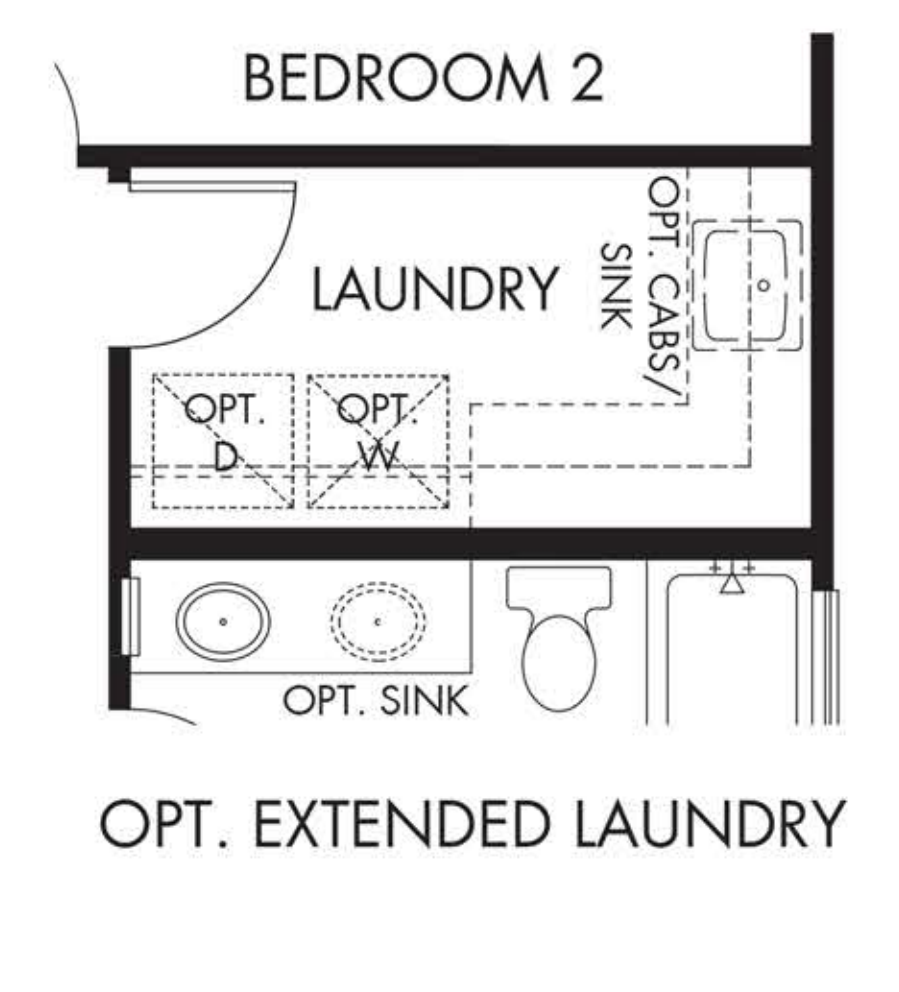

Bela Flor

COMMUNITIES

ALVARADO

3 BEDROOMS • 2 1/2 BATHS • 2 CAR TANDEM GARAGE • 1,810 SQ. FT.

OPT. KITCHEN ISLAND 1

OPT. KITCHEN ISLAND 2

OPT. KITCHEN ISLAND 3

OPT. IDEA SPACE

OPT. 2-CAR TANDEM GARAGE

BEDROOM 3
OPT. JACK & JILL BATH 2

OPT. MASTER RETREAT

OPT. EXTENDED LAUNDRY

OPT. TUB AT MASTER BATH

OPT. EXTENDED SHOWER AT MASTER BATH