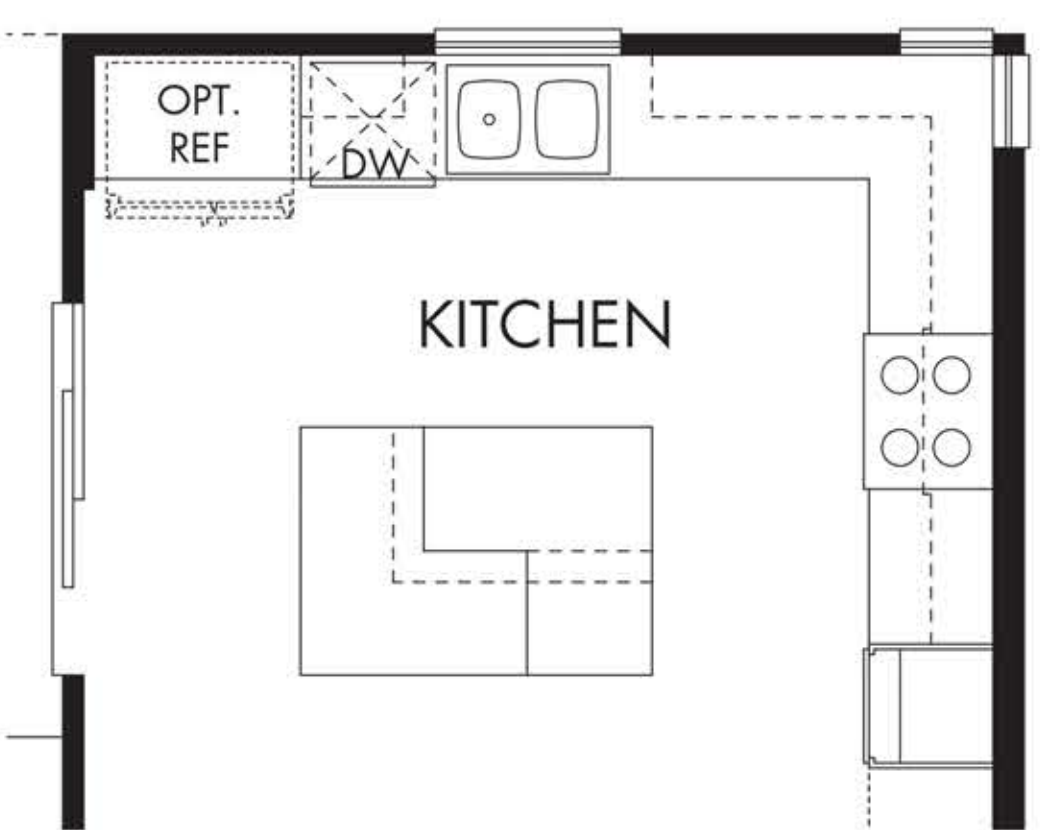

Bela Flor

COMMUNITIES

ALVARADO

3 BEDROOMS • 2 1/2 BATHS • 2 CAR TANDEM GARAGE • 1,810 SQ. FT.

OPT. KITCHEN ISLAND 1

OPT. KITCHEN ISLAND 2

OPT. KITCHEN ISLAND 3

OPT. IDEA SPACE

OPT. 2-CAR TANDEM GARAGE

BEDROOM 3
OPT. JACK & JILL BATH 2

OPT. MASTER RETREAT

OPT. EXTENDED LAUNDRY

OPT. TUB AT MASTER BATH

OPT. EXTENDED SHOWER AT MASTER BATH