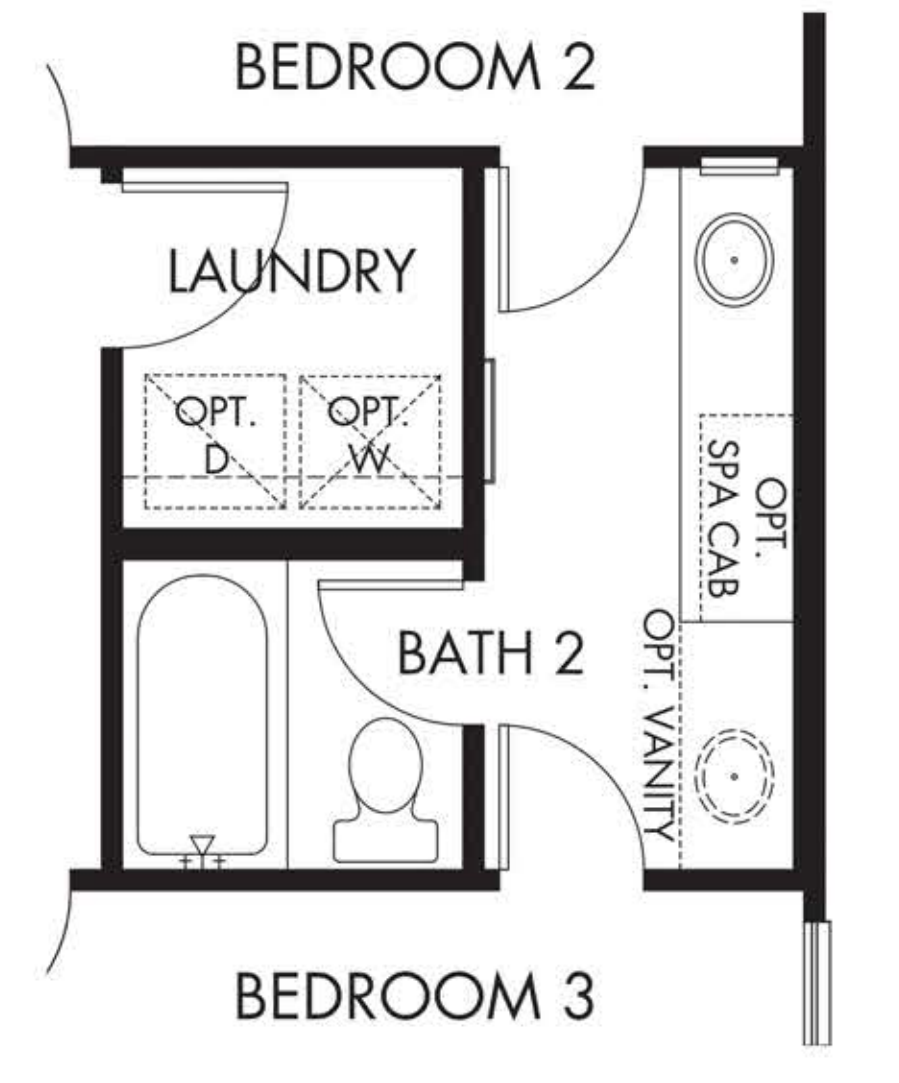

Bela Flor

COMMUNITIES

ALVARADO

3 BEDROOMS • 2 1/2 BATHS • 2 CAR TANDEM GARAGE • 1,810 SQ. FT.

OPT. KITCHEN ISLAND 1

OPT. KITCHEN ISLAND 2

OPT. KITCHEN ISLAND 3

OPT. IDEA SPACE

OPT. 2-CAR TANDEM GARAGE

BEDROOM 3
OPT. JACK & JILL BATH 2

OPT. MASTER RETREAT

OPT. EXTENDED LAUNDRY

OPT. TUB AT MASTER BATH

OPT. EXTENDED SHOWER AT MASTER BATH