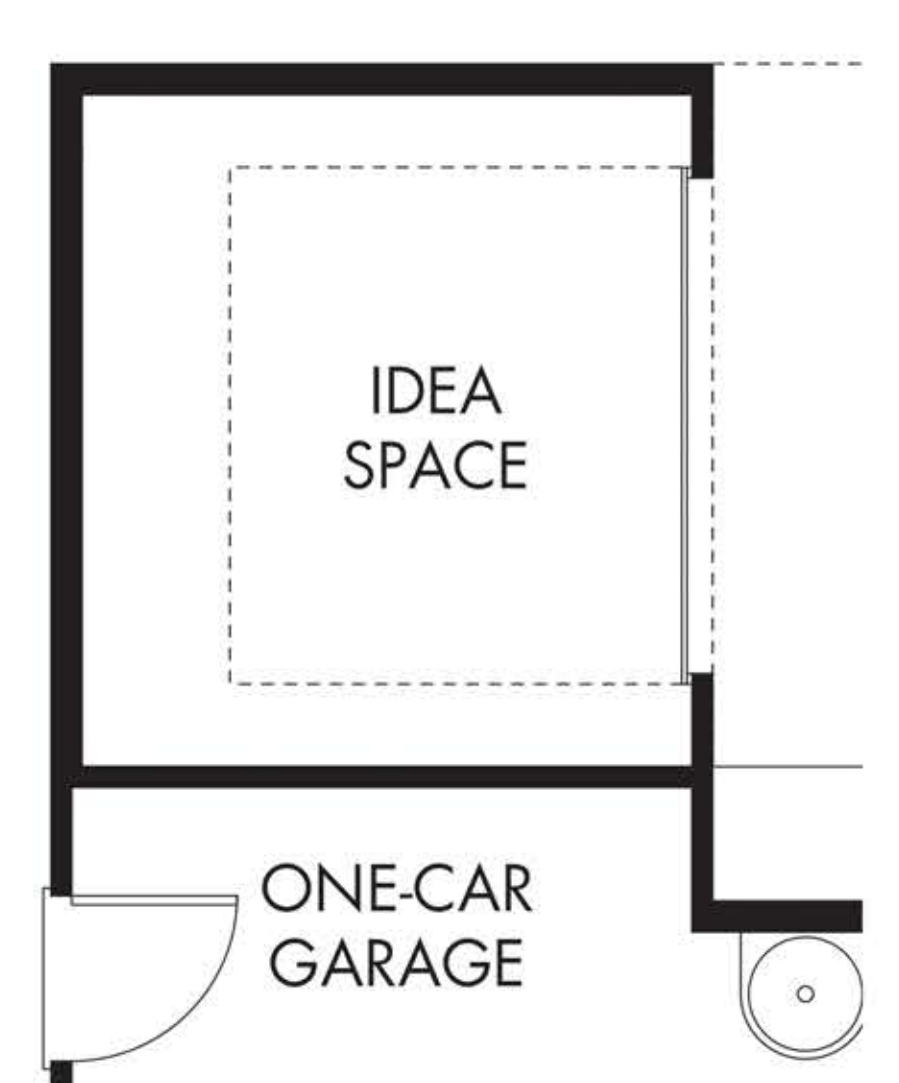

Bela Flor

COMMUNITIES

ALVARADO

3 BEDROOMS • 2 1/2 BATHS • 2 CAR TANDEM GARAGE • 1,810 SQ. FT.

OPT. KITCHEN ISLAND 1

OPT. KITCHEN ISLAND 2

OPT. KITCHEN ISLAND 3

OPT. IDEA SPACE

OPT. 2-CAR TANDEM GARAGE

BEDROOM 3
OPT. JACK & JILL BATH 2

OPT. MASTER RETREAT

OPT. EXTENDED LAUNDRY

OPT. TUB AT MASTER BATH

OPT. EXTENDED SHOWER AT MASTER BATH