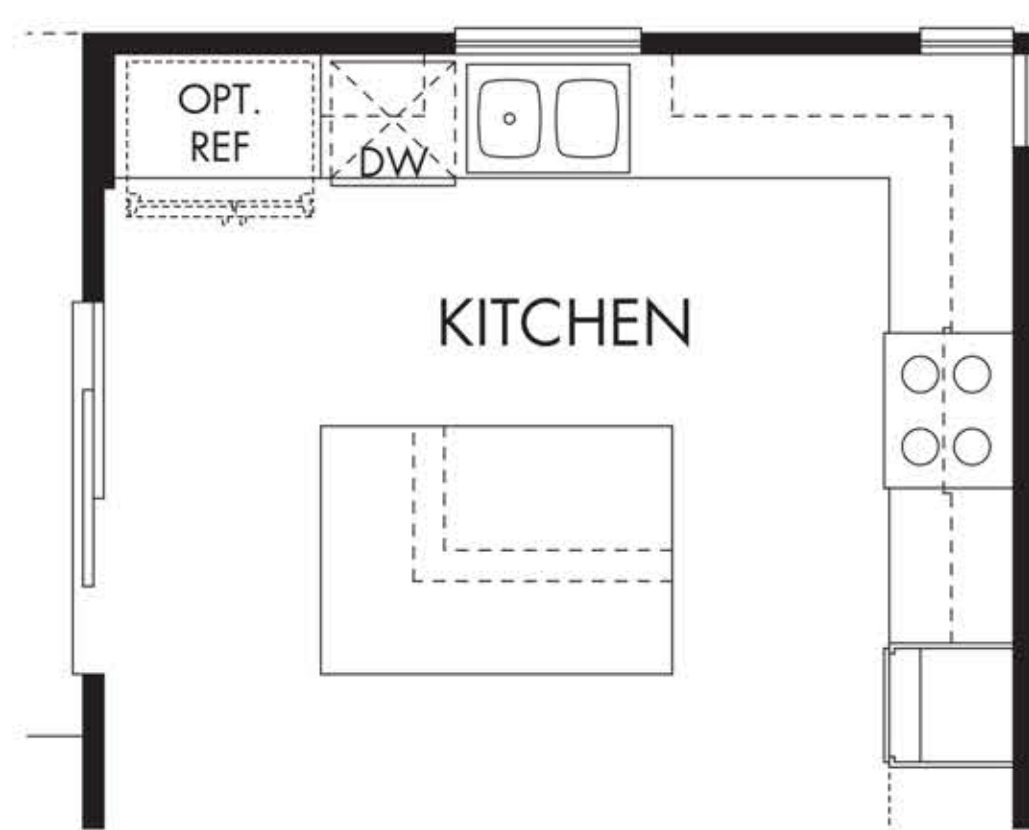

Bela Flor

COMMUNITIES

ALVARADO

3 BEDROOMS • 2 1/2 BATHS • 2 CAR TANDEM GARAGE • 1,810 SQ. FT.

OPT. KITCHEN ISLAND 1

OPT. KITCHEN ISLAND 2

OPT. KITCHEN ISLAND 3

OPT. IDEA SPACE

OPT. 2-CAR TANDEM GARAGE

BEDROOM 3
OPT. JACK & JILL BATH 2

OPT. MASTER RETREAT

OPT. EXTENDED LAUNDRY

OPT. TUB AT MASTER BATH

OPT. EXTENDED SHOWER AT MASTER BATH