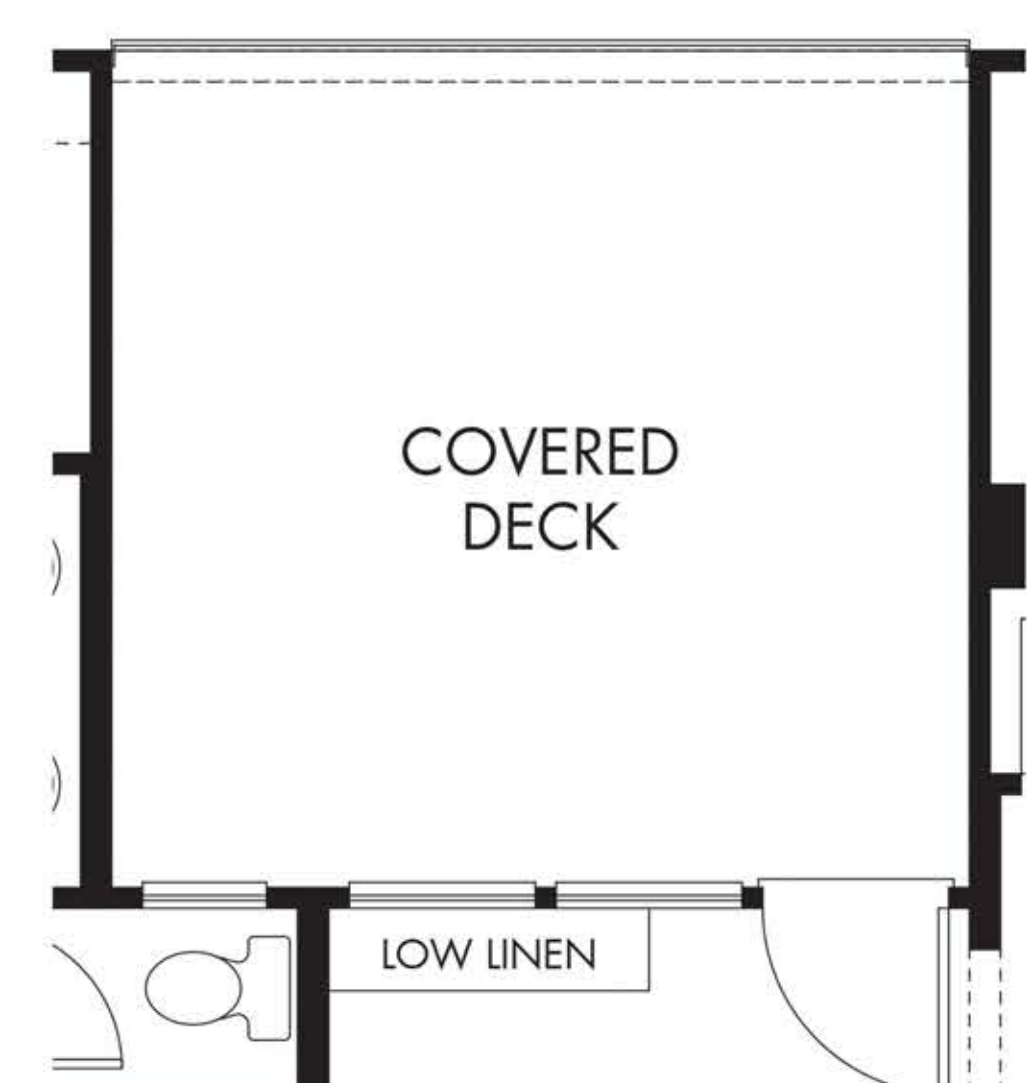

Bela Flor

COMMUNITIES

ALVARADO

3 BEDROOMS • 2 1/2 BATHS • 2 CAR TANDEM GARAGE • 1,810 SQ. FT.

OPT. KITCHEN ISLAND 1

OPT. KITCHEN ISLAND 2

OPT. KITCHEN ISLAND 3

OPT. IDEA SPACE

OPT. 2-CAR TANDEM GARAGE

BEDROOM 3
OPT. JACK & JILL BATH 2

OPT. MASTER RETREAT

OPT. EXTENDED LAUNDRY

OPT. TUB AT MASTER BATH

OPT. EXTENDED SHOWER AT MASTER BATH