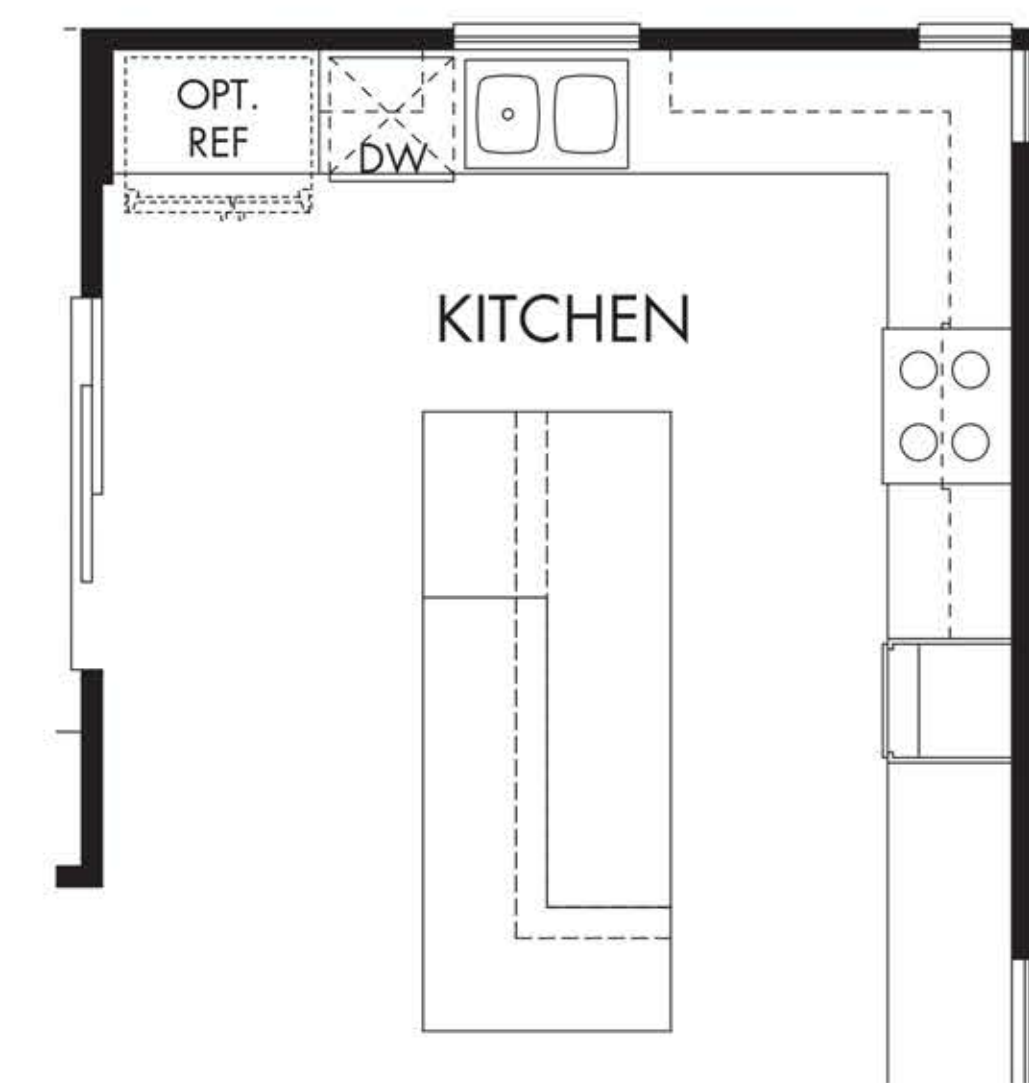

Bela Flor

COMMUNITIES

ALVARADO

3 BEDROOMS • 2 1/2 BATHS • 2 CAR TANDEM GARAGE • 1,810 SQ. FT.

OPT. KITCHEN ISLAND 1

OPT. KITCHEN ISLAND 2

OPT. KITCHEN ISLAND 3

OPT. IDEA SPACE

OPT. 2-CAR TANDEM GARAGE

BEDROOM 3
OPT. JACK & JILL BATH 2

OPT. MASTER RETREAT

OPT. EXTENDED LAUNDRY

OPT. TUB AT MASTER BATH

OPT. EXTENDED SHOWER AT MASTER BATH